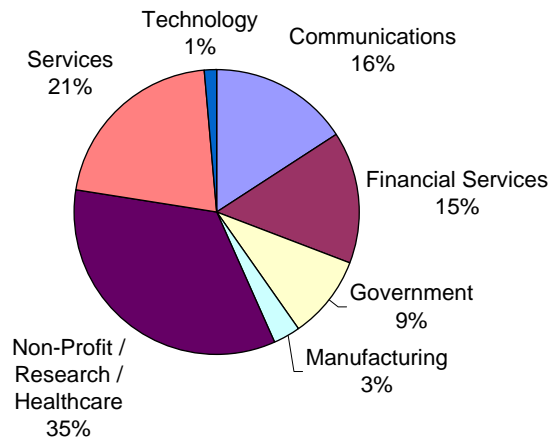

Industries