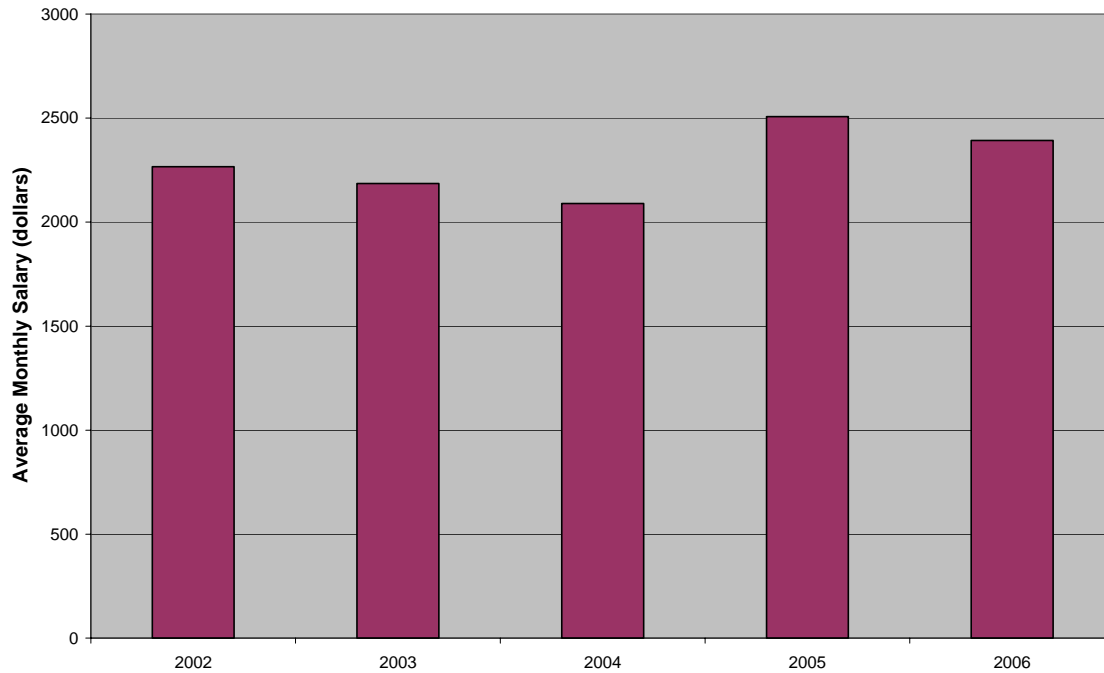

Average Salary by School

(for students employed and reporting salary)

School(s)	Full- / Part-Time	Average Monthly Salary
College Only	Full-Time: 205	$2,292
	Part-Time: 60	$859
College and Wharton	Full-Time: 7	$4,276
College & Engineering	Full-Time: 5	$4,721
Submatriculants (College and Graduate Arts and Sciences)	Full-Time: 4	$1,678

Salary By Sex

(19 did not report salary)

Number	Full- / Part-Time (percentage of sex)	Average Monthly Salary	Volunteer (unpaid)
Female: 255	Full-Time: 142 (56%)	$2,289	42 (16%)
	Part-Time: 48 (19%)	$887	23 (9%)
Male: 116	Full-Time: 80 (69%)	$2,628	14 (12%)
	Part-Time: 11 (9%)	$723	11 (10%)
Unreported: 21	Full-Time: 13 (62%)	$2,078	1 (5%)
	Part-Time: 5 (24%)	$772	2 (9%)

Salary Trends

Full-Time Average Monthly Salary Trend