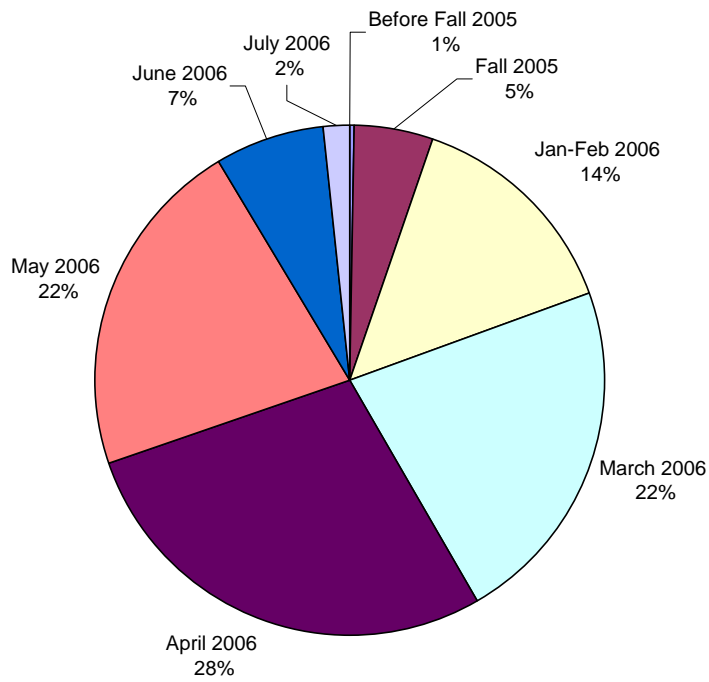

#### International Students:

Total: 17

International Students working abroad: 7

International Students employed in US: 10  
 Industries Hiring International Students in US:

**Financial Services:** New York (2)  
**Non Profit Research:** Pittsburgh  
 Philadelphia  
**Communications:** New York  
**Manufacturing:** New York  
**Consulting:** New York  
 Washington DC  
 Annapolis  
**Local Government:** Philadelphia

## Positions & Offers

How students heard of position/opening:

When students received offer (for Summer 2006):