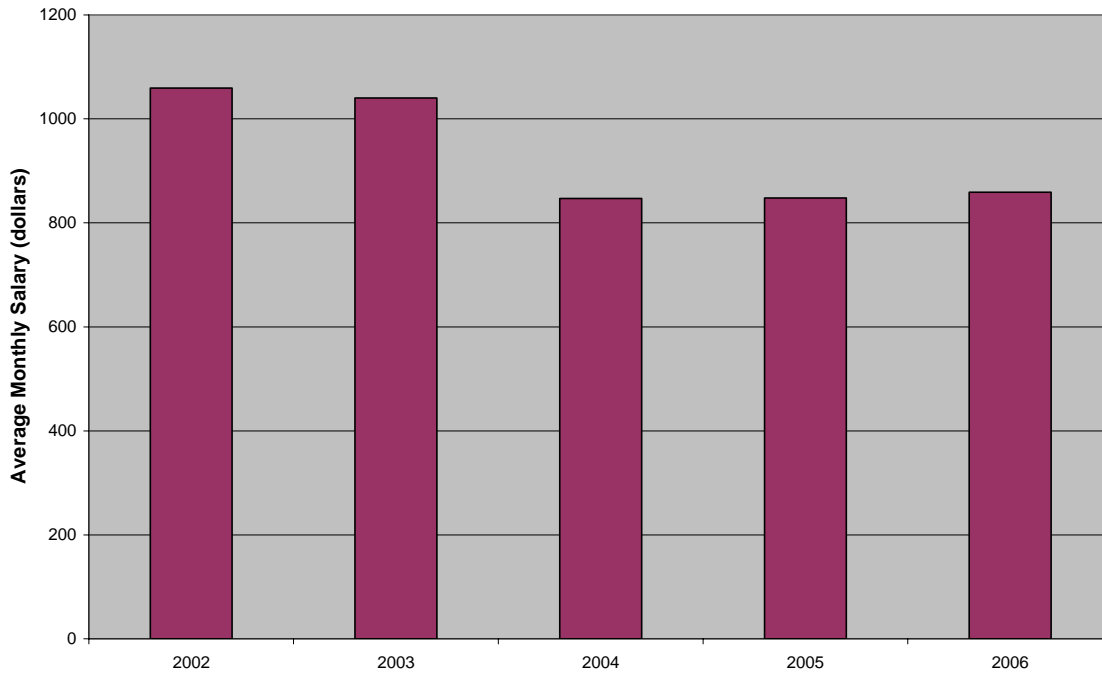

Part-Time Average Monthly Salary Trend

International Perspective

US Students:

US Students Employed Internationally: 20

Locations and Industries:

Communications: Australia, China, Singapore
Education: South Korea
Financial Services: Israel, Thailand, UK
International Development: Morocco
Non-Profit Administration: Switzerland
Non-Profit Policy: India
Non-Profit Research: China, South Africa (2)
Non-Profit Service: The Gambia, Peru, Germany
Scientific Research: Costa Rica (2)
US Government: South Korea, Singapore

International Students:

Total: 17

International Students working abroad: 7

International Students employed in US: 10
Industries Hiring International Students in US:

Financial Services: New York (2)
Non Profit Research: Pittsburgh
Philadelphia
Communications: New York
Manufacturing: New York
Consulting: New York
Washington DC
Annapolis
Local Government: Philadelphia