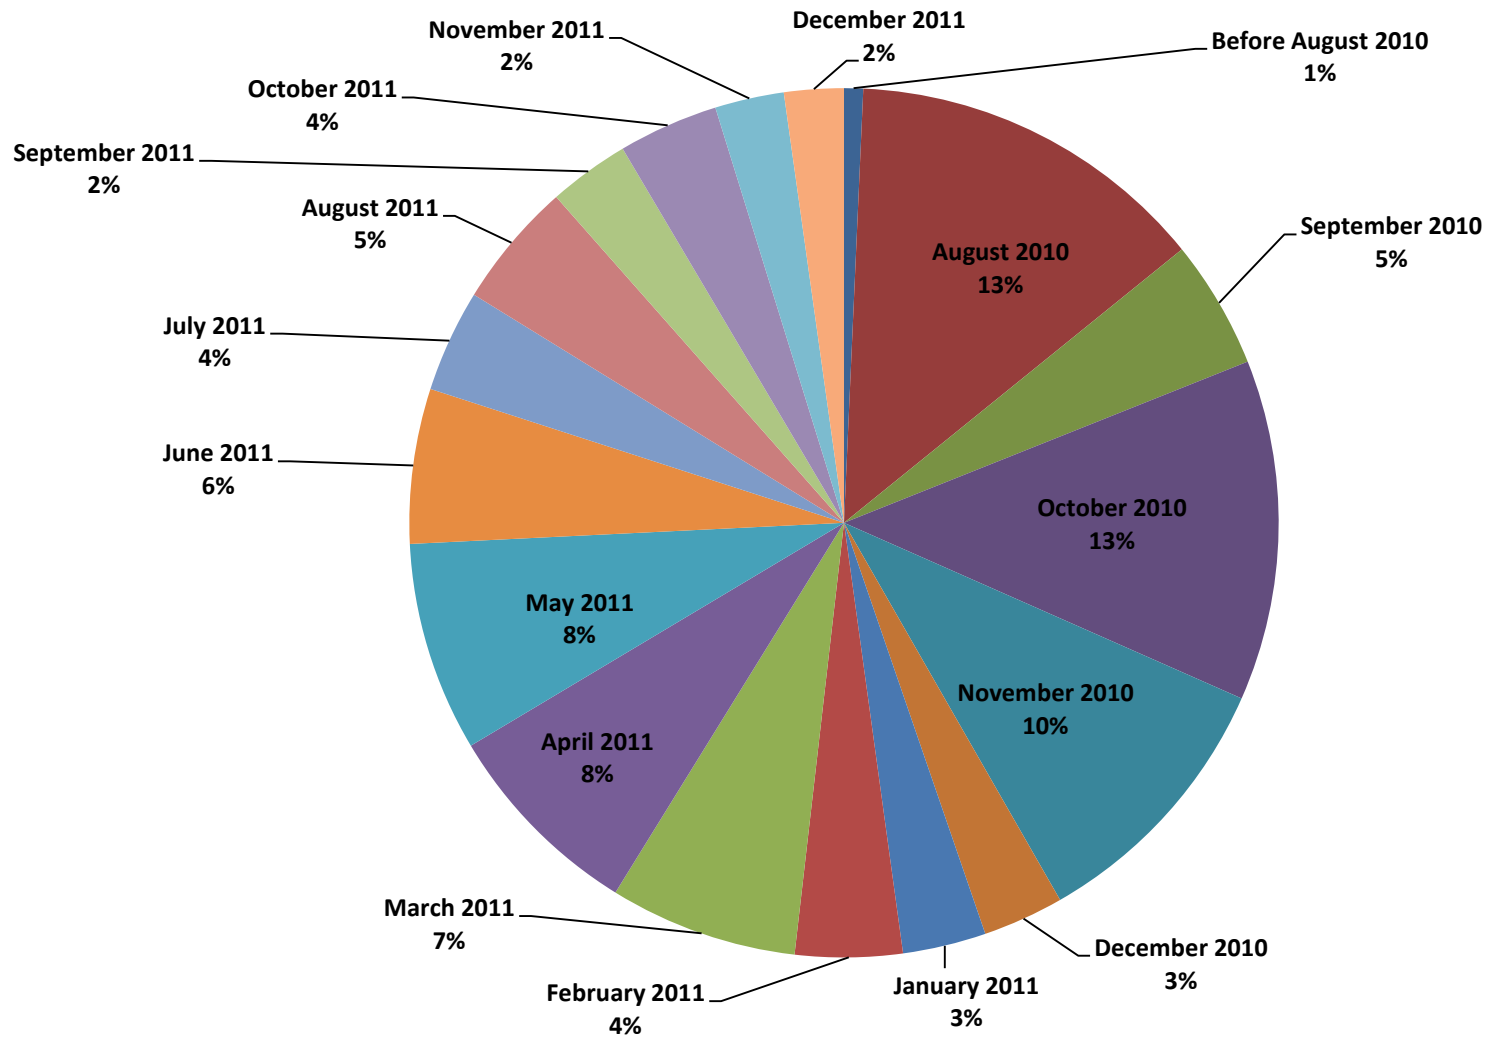

CLASS OF 2011 – When Did You Accept Your Job?

Top Employers

Teach for America	35
Goldman Sachs	33
Citi	32
Morgan Stanley	25
Hospital of the University of Pennsylvania	23
J.P. Morgan	23
Children's Hospital of Philadelphia	21
Deloitte Consulting	21
UBS	20
Barclays Capital	19
Credit Suisse	19
Bain & Company	17
Boston Consulting Group	17
Bank of America	16
University of Pennsylvania	16
Google	15
McKinsey & Co.	15
Macy's	14
Microsoft	14
Oliver Wyman	14
The Blackstone Group	13
Accenture	12
Deutsche Bank	12
Pricewaterhouse Coopers	9
Nomura Securities	8
University of Pennsylvania, School of Medicine	8
BlackRock	7
Moelis & Co.	7

Abercrombie & Fitch	6
Booz & Company	6
Evercore Partners	6
Jefferies & Company	6
National Institutes of Health	6
Putnam Associates	6
Schlumberger	6
Wells Fargo	6
ZL Technologies	6
Capital One	5
IBM	5
IMS Health	5
RBS	5
Susquehanna International Group	5
A.T. Kearney	4
American Express	4
Epic Systems	4
Ernst & Young	4
HSBC	4
L.E.K. Consulting	4
Macquarie	4
Memorial Sloan Kettering Cancer Center	4
Mercer Consulting	4
PepsiCo	4
U.S. Navy	4
ZS Associates	4