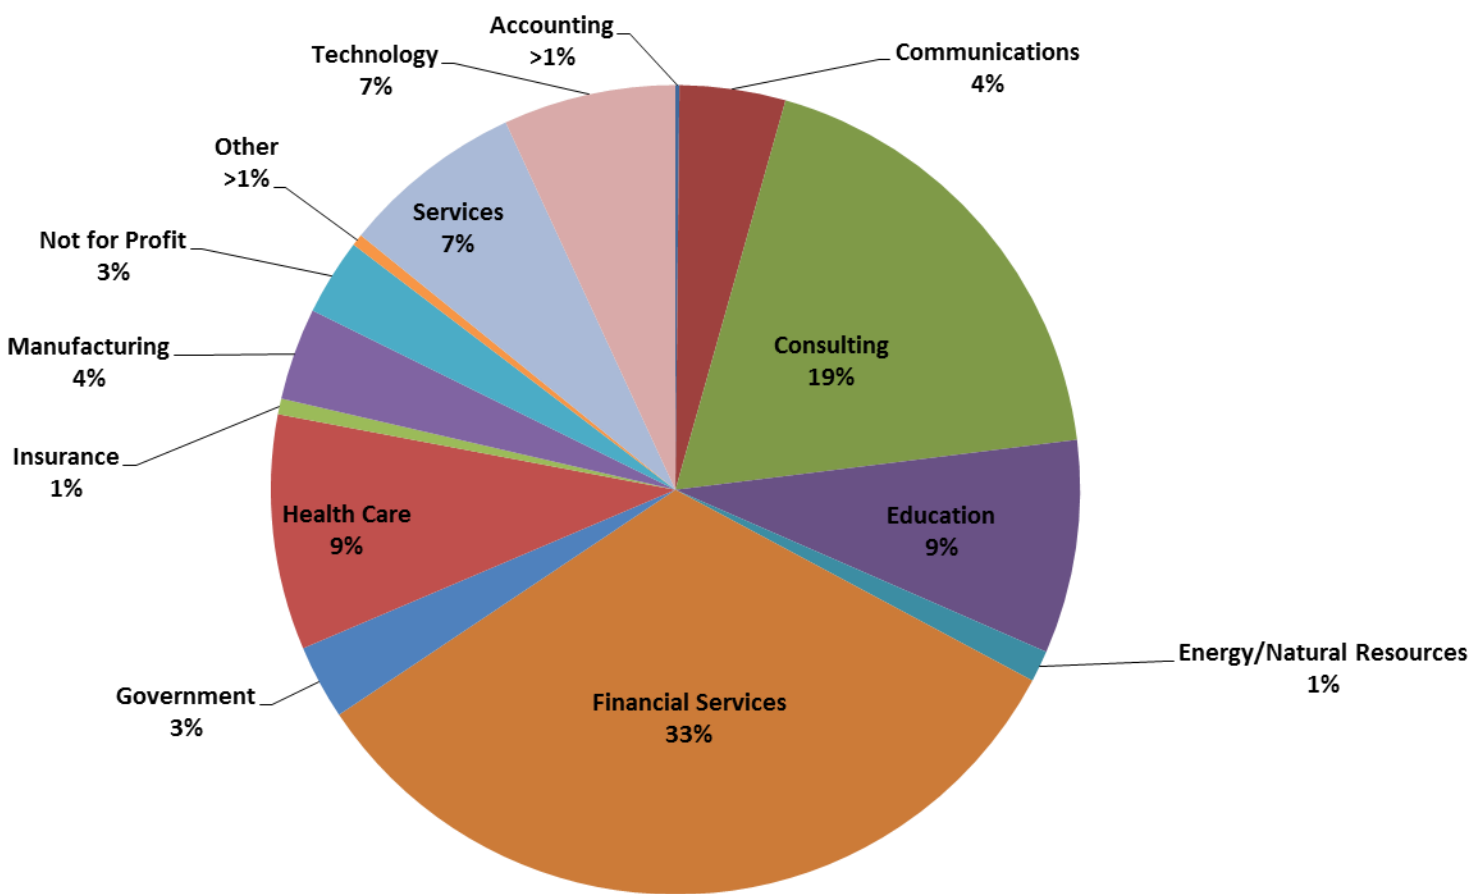

**CAREER PLANS SURVERY REPORT– CLASS OF 2011**

*Based on 2,043 undergraduate respondents who indicated a career plan*

*Average salary: \$57,944.48*

**CLASS OF 2011 – Full Time Employment by Industry**

**CLASS OF 2011 – Graduate Studies by Field**