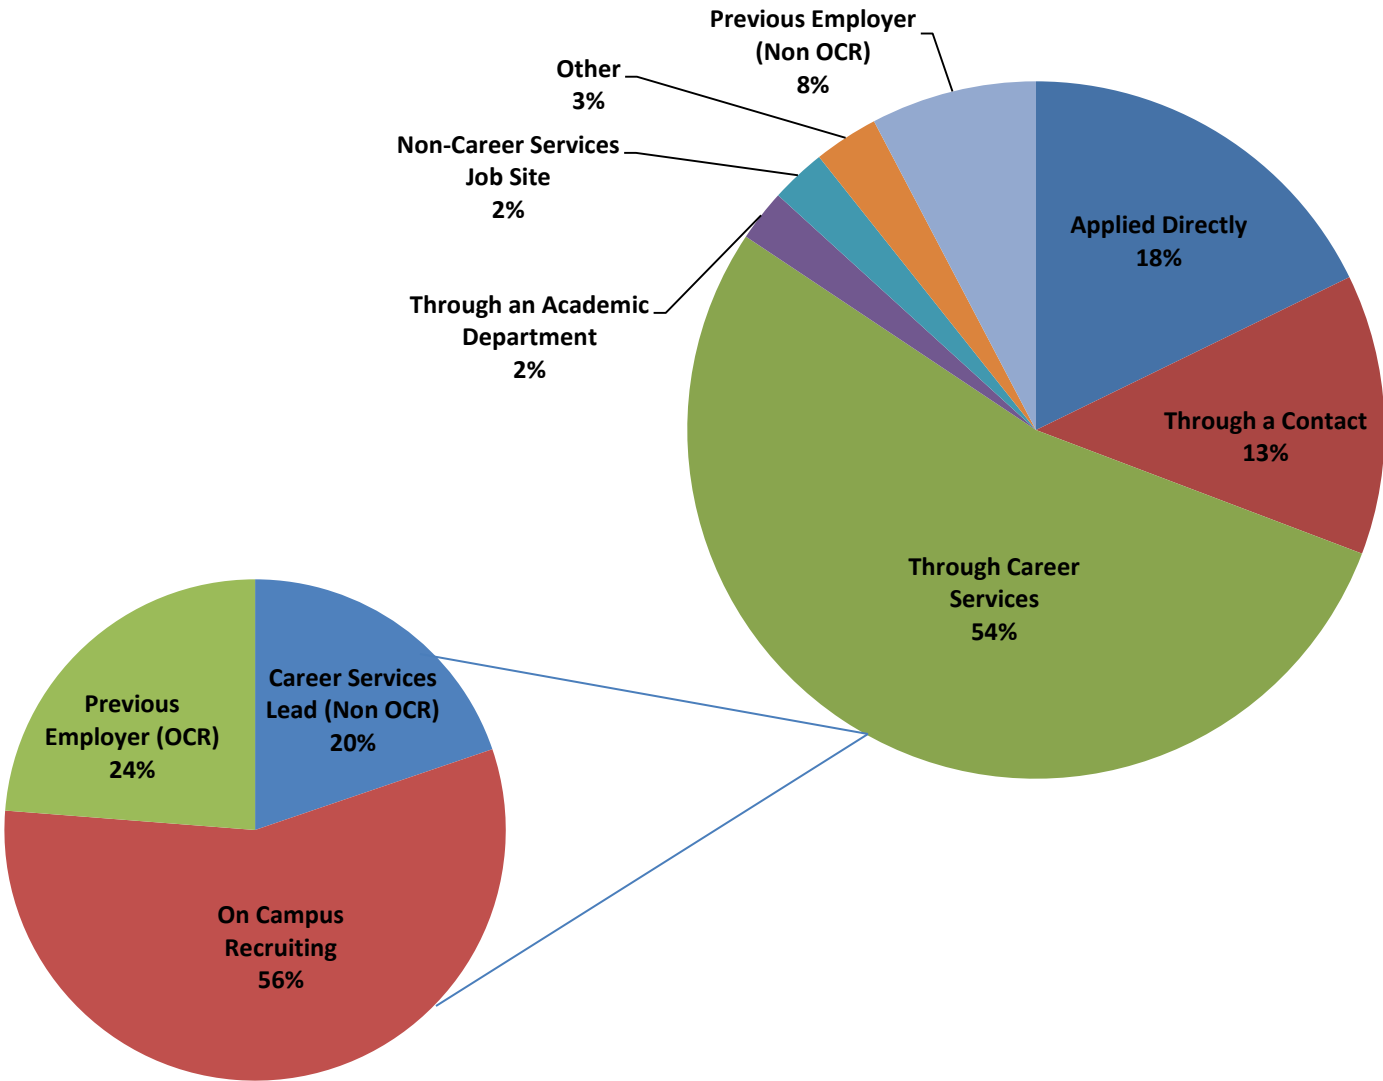

**CAREER PLANS SURVERY REPORT– CLASS OF 2011**

*Based on 2,043 undergraduate respondents who indicated a career plan*

*Average salary: \$57,944.48*

**CLASS OF 2011 – Full Time Employment by Industry**

**CLASS OF 2011 – Graduate Studies by Field**

**CLASS OF 2011 – How Did You Find Your Job?**

**CLASS OF 2011 – When Did You Accept Your Job?**