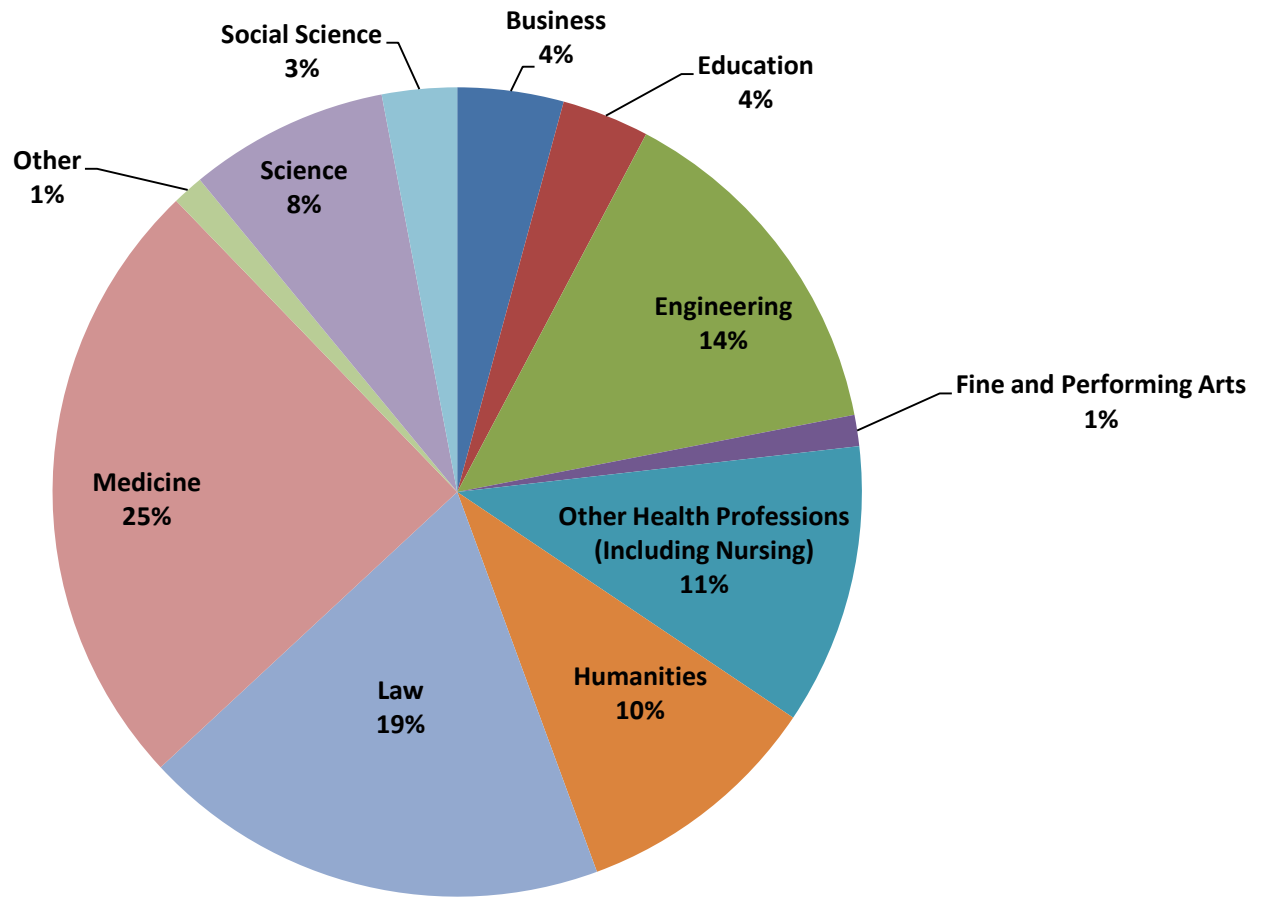

**CAREER PLANS SURVERY REPORT– CLASS OF 2011**

*Based on 2,043 undergraduate respondents who indicated a career plan*

*Average salary: \$57,944.48*

**CLASS OF 2011 – Full Time Employment by Industry**

**CLASS OF 2011 – Graduate Studies by Field**