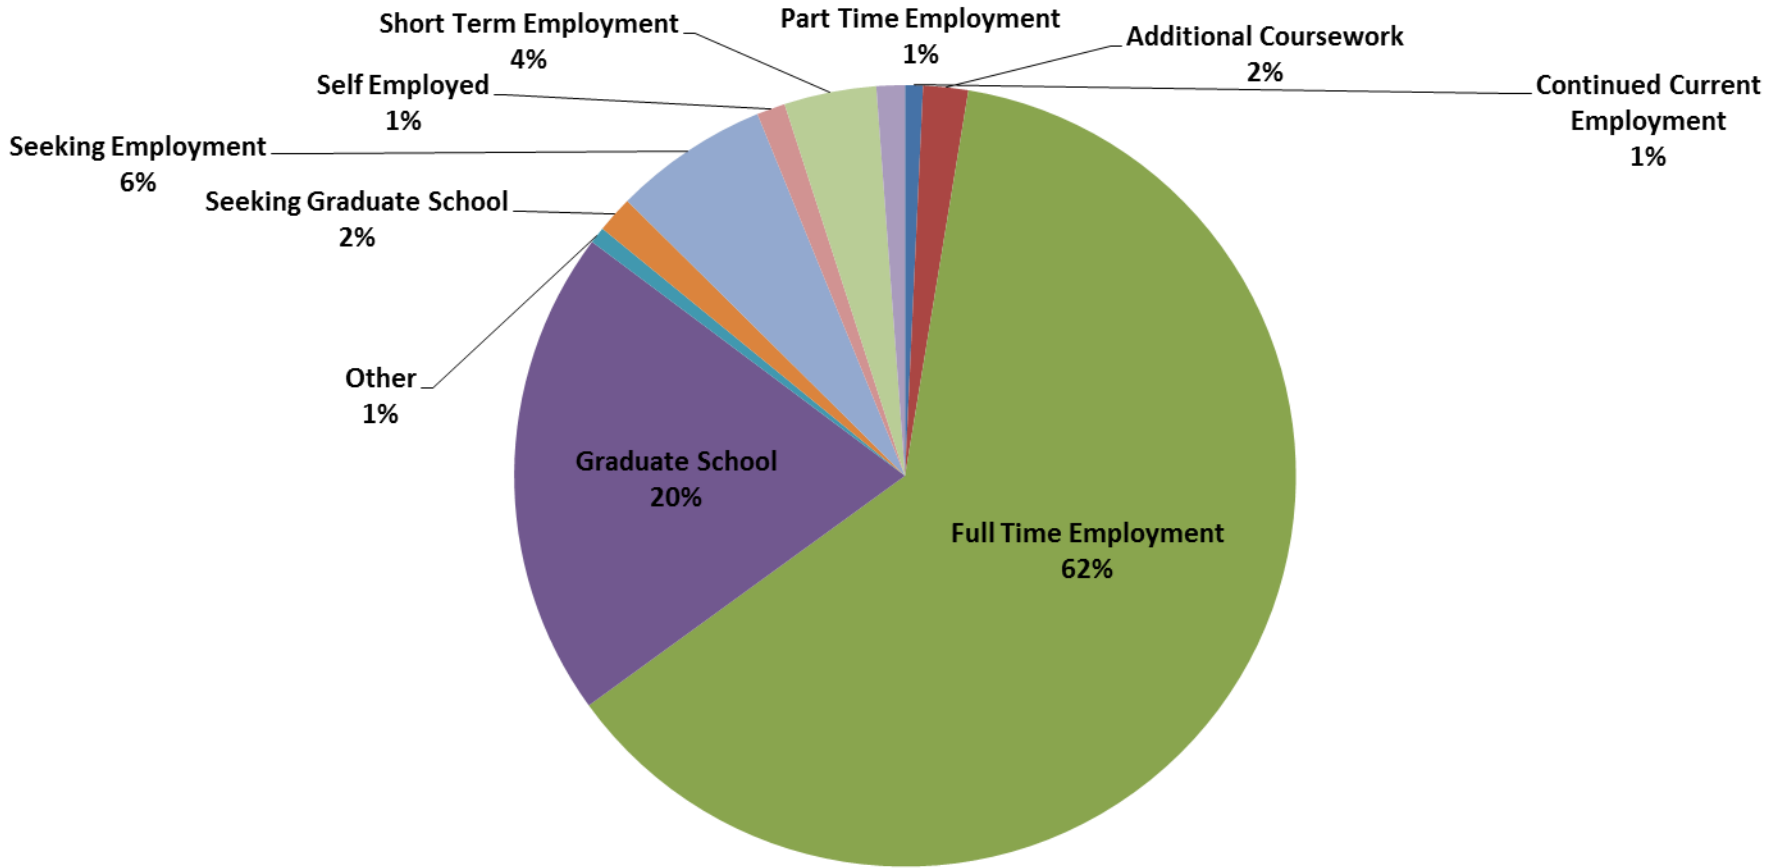

**CAREER PLANS SURVERY REPORT– CLASS OF 2011**

*Based on 2,043 undergraduate respondents who indicated a career plan*

*Average salary: \$57,944.48*

**CLASS OF 2011 – Full Time Employment by Industry**

**CLASS OF 2011 – Graduate Studies by Field**