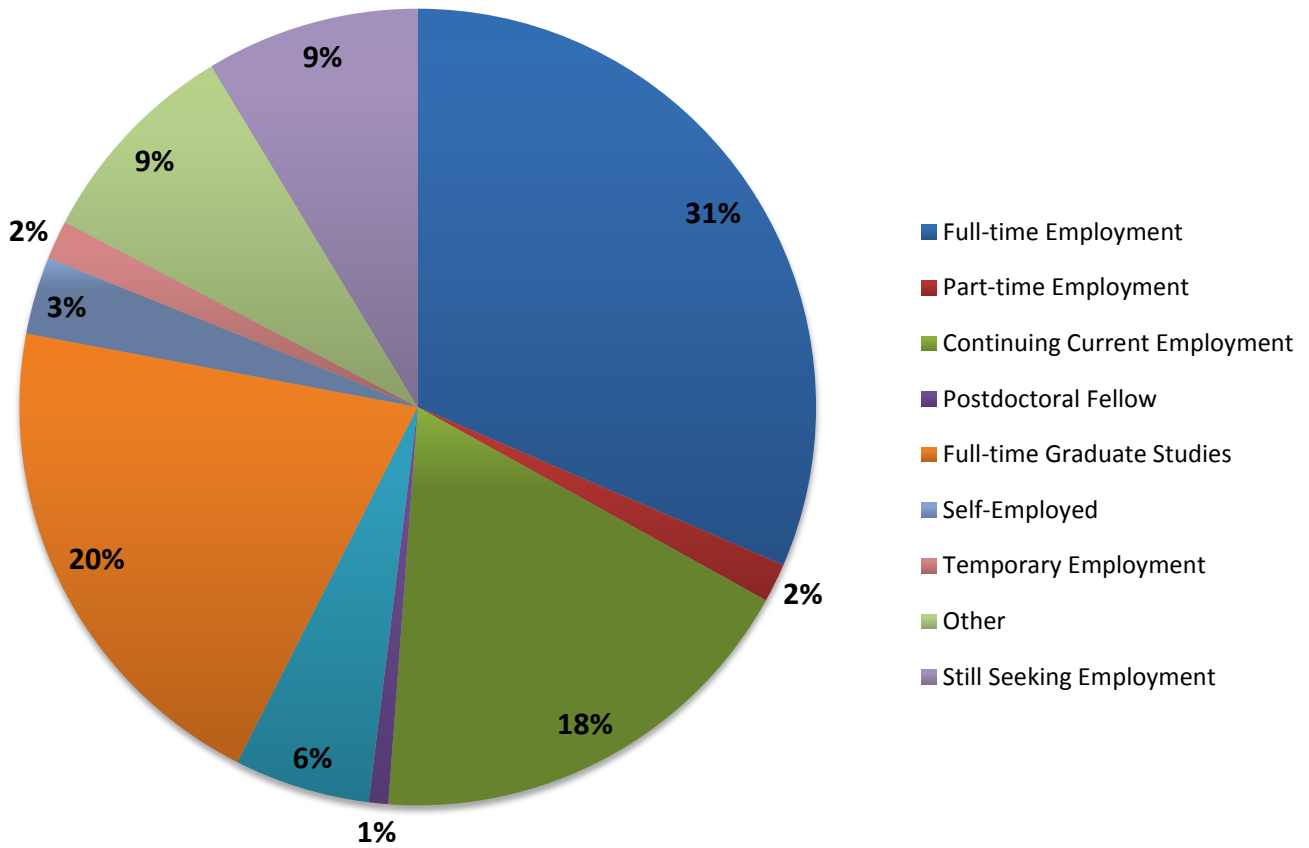

Employment Status – GSAS and PLE Master’s

328 individuals received their Master’s in 2013. Career Services received 128 responses – a 39% response rate.