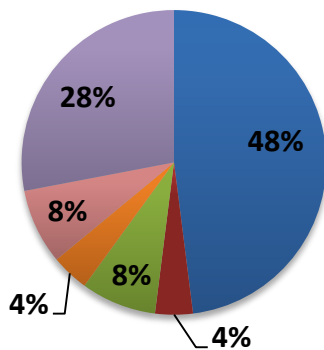

Employment Status - All Respondents

Employment Status – PhDs

407 individuals received their PhD in 2013. Career Services received 227 responses – a 56% response rate. 59 respondents accepted faculty positions. 56% of those positions are tenure-track.

Humanities and Social Sciences

Science, Math and Engineering

Employment Status – GSAS and PLE Master’s

328 individuals received their Master’s in 2013. Career Services received 128 responses – a 39% response rate.

**Fels Institute of Government -
MPA**
55% response rate

**MAPP, MES, MLA, and
MMP**
57% response rate

**Organizational Dynamics -
MS**
36% response rate

Date of Job Offer

66% of all Master's and PhDs who secured full-time employment, part-time employment or a postdoctoral research position/fellowship included the date of their job offer when they completed the survey.