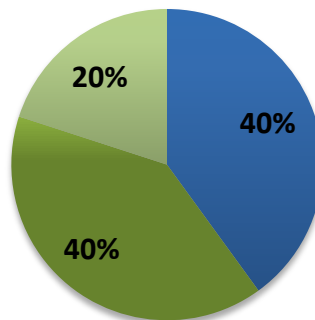

Employment Status - All Respondents

Employment Status – PhDs

407 individuals received their PhD in 2013. Career Services received 227 responses – a 56% response rate. 59 respondents accepted faculty positions. 56% of those positions are tenure-track.

Humanities and Social Sciences

Science, Math and Engineering

Employment Status – GSAS and PLE Master’s

328 individuals received their Master’s in 2013. Career Services received 128 responses – a 39% response rate.

**Fels Institute of Government -
MPA**
55% response rate

**MAPP, MES, MLA, and
MMP**
57% response rate

**Organizational Dynamics -
MS**
36% response rate

Date of Job Offer

66% of all Master's and PhDs who secured full-time employment, part-time employment or a postdoctoral research position/fellowship included the date of their job offer when they completed the survey.