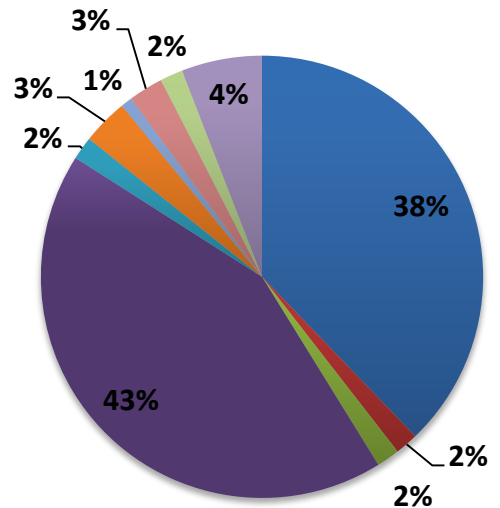

Science, Math and Engineering