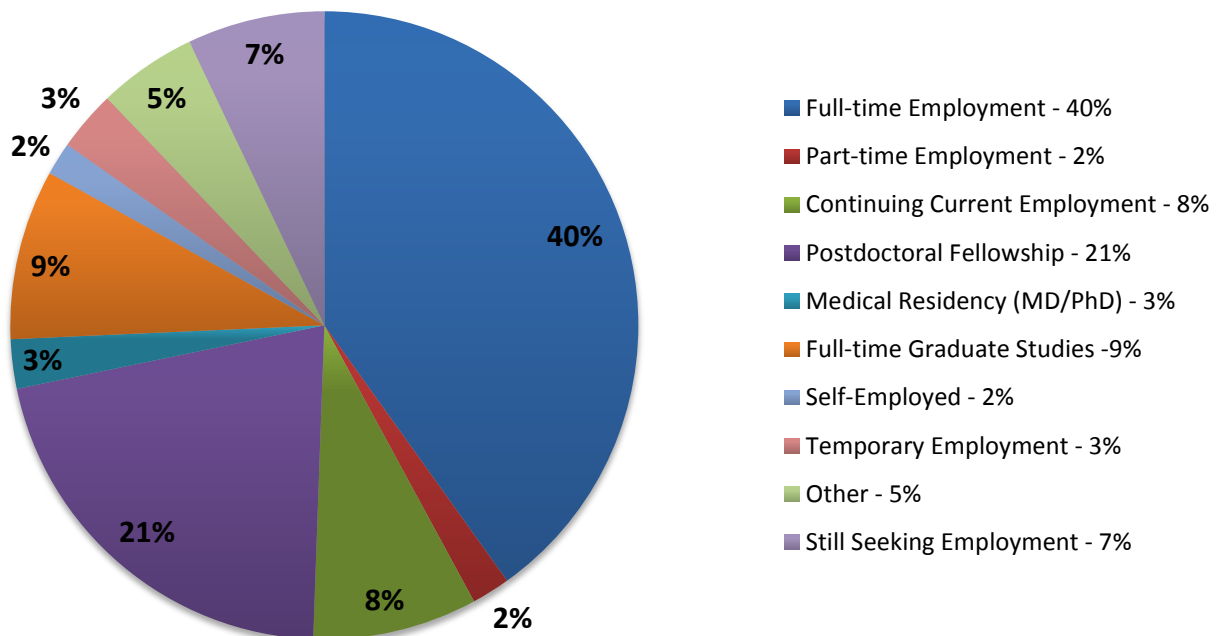

Employment Status - All Respondents

Employment Status – PhDs

407 individuals received their PhD in 2013. Career Services received 227 responses – a 56% response rate. 59 respondents accepted faculty positions. 56% of those positions are tenure-track.