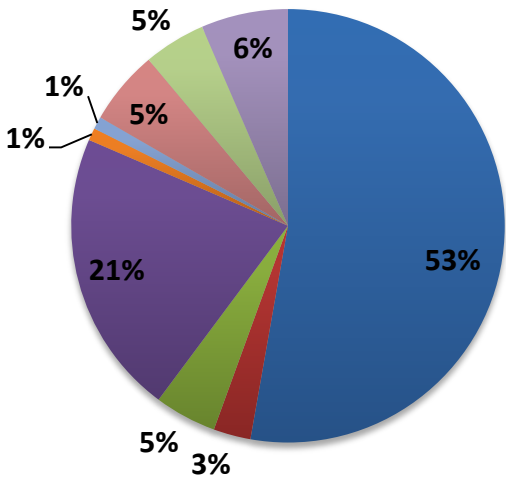

Humanities and Social Sciences