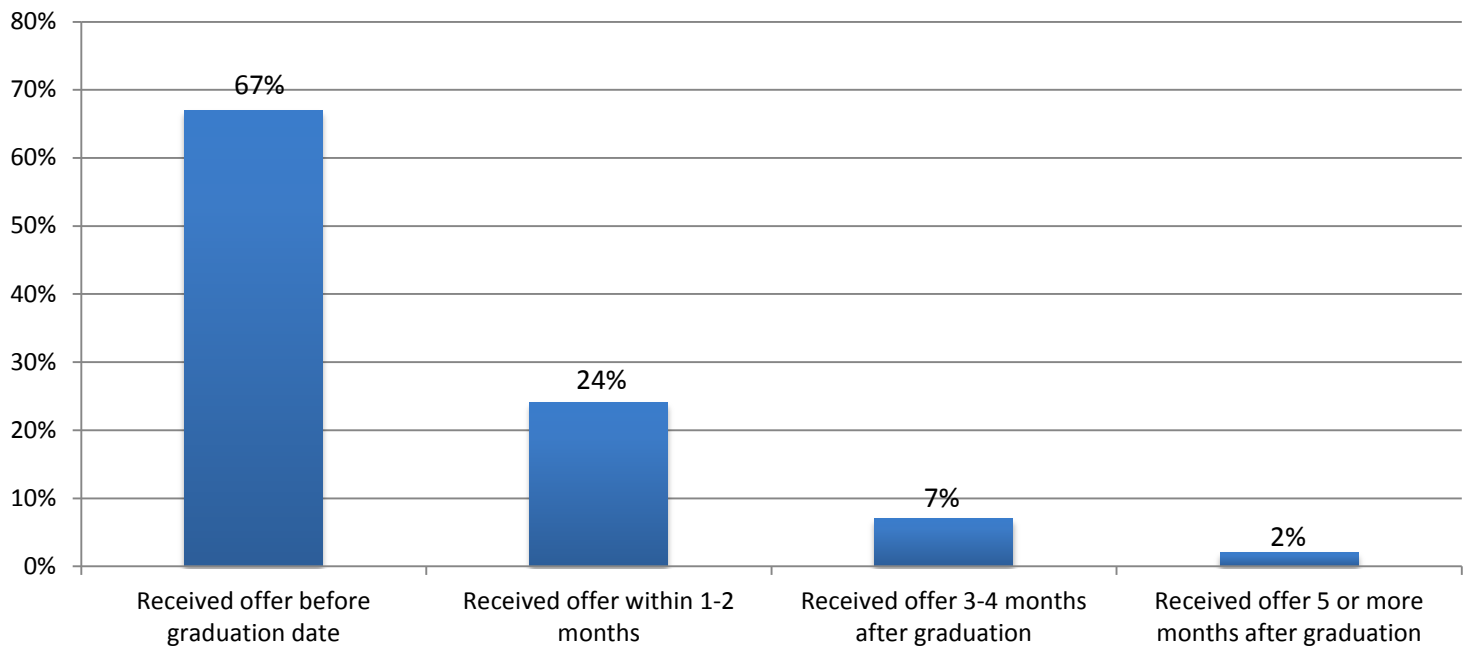

**Fels Institute of Government -
MPA**
55% response rate

**MAPP, MES, MLA, and
MMP**
57% response rate

**Organizational Dynamics -
MS**
36% response rate

Date of Job Offer

66% of all Master's and PhDs who secured full-time employment, part-time employment or a postdoctoral research position/fellowship included the date of their job offer when they completed the survey.

Positions Accepted – by school and academic program

Positions accepted by 2013 graduates are listed by program and include Employer, Department (when provided), Position Title and Location. The average salary by program is posted if 3 or more graduates indicated their annual salary in their responses.