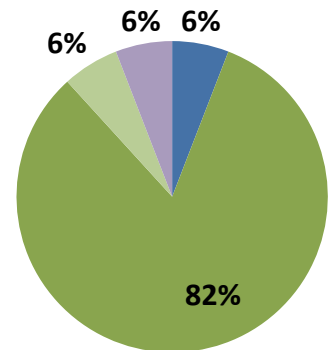

Employment Status - All Respondents

Employment Status – PhDs

407 individuals received their PhD in 2013. Career Services received 227 responses – a 56% response rate. 59 respondents accepted faculty positions. 56% of those positions are tenure-track.

Humanities and Social Sciences

Science, Math and Engineering

Employment Status – GSAS and PLE Master’s

328 individuals received their Master’s in 2013. Career Services received 128 responses – a 39% response rate.

**Fels Institute of Government -
MPA**
55% response rate

**MAPP, MES, MLA, and
MMP**
57% response rate

**Organizational Dynamics -
MS**
36% response rate

Date of Job Offer

66% of all Master's and PhDs who secured full-time employment, part-time employment or a postdoctoral research position/fellowship included the date of their job offer when they completed the survey.