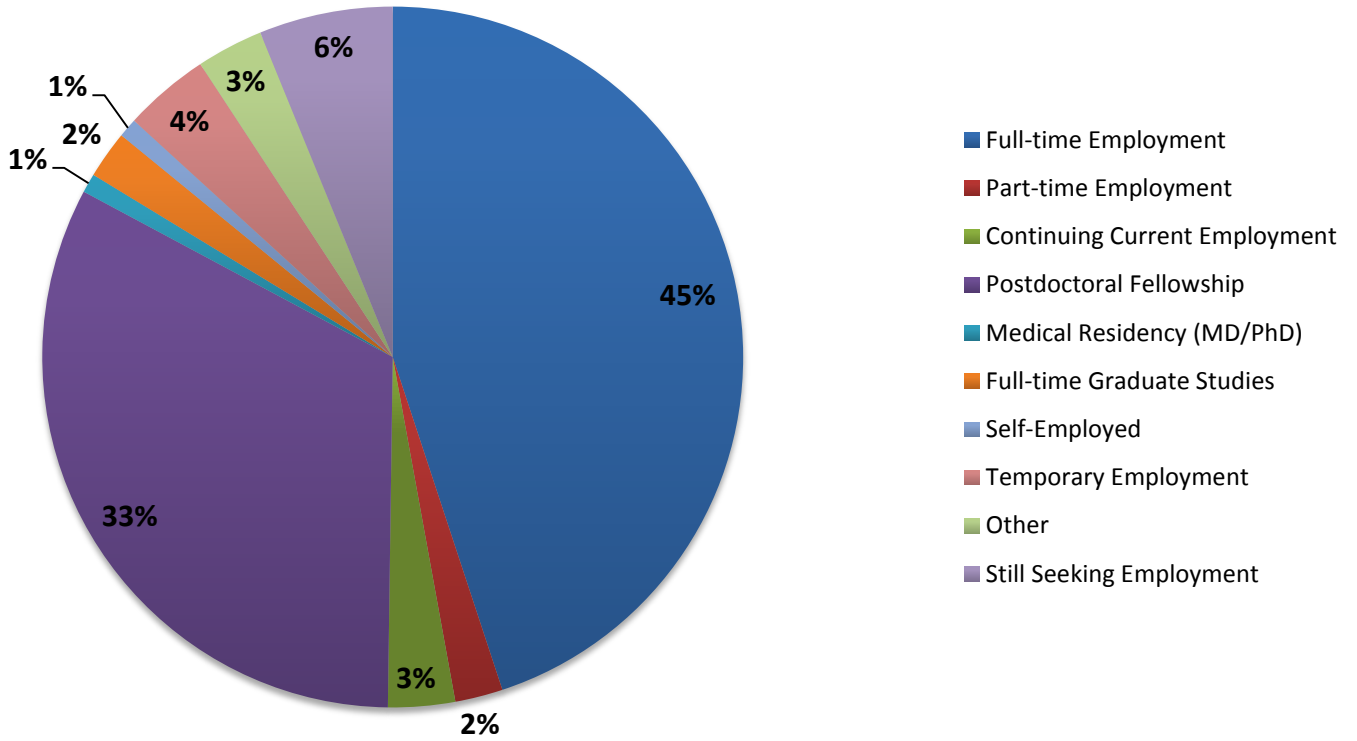

University of Pennsylvania **Graduation dates: December 2012, May 2013 and August 2013**

Career Services surveyed 735 Master's and doctoral recipients from the schools listed above between May 2013 and March 2014. For December 2012-August 2013 graduates 355 responses were received—a 48% response rate.

Employment Status - All Respondents

Employment Status – PhDs

407 individuals received their PhD in 2013. Career Services received 227 responses – a 56% response rate. 59 respondents accepted faculty positions. 56% of those positions are tenure-track.