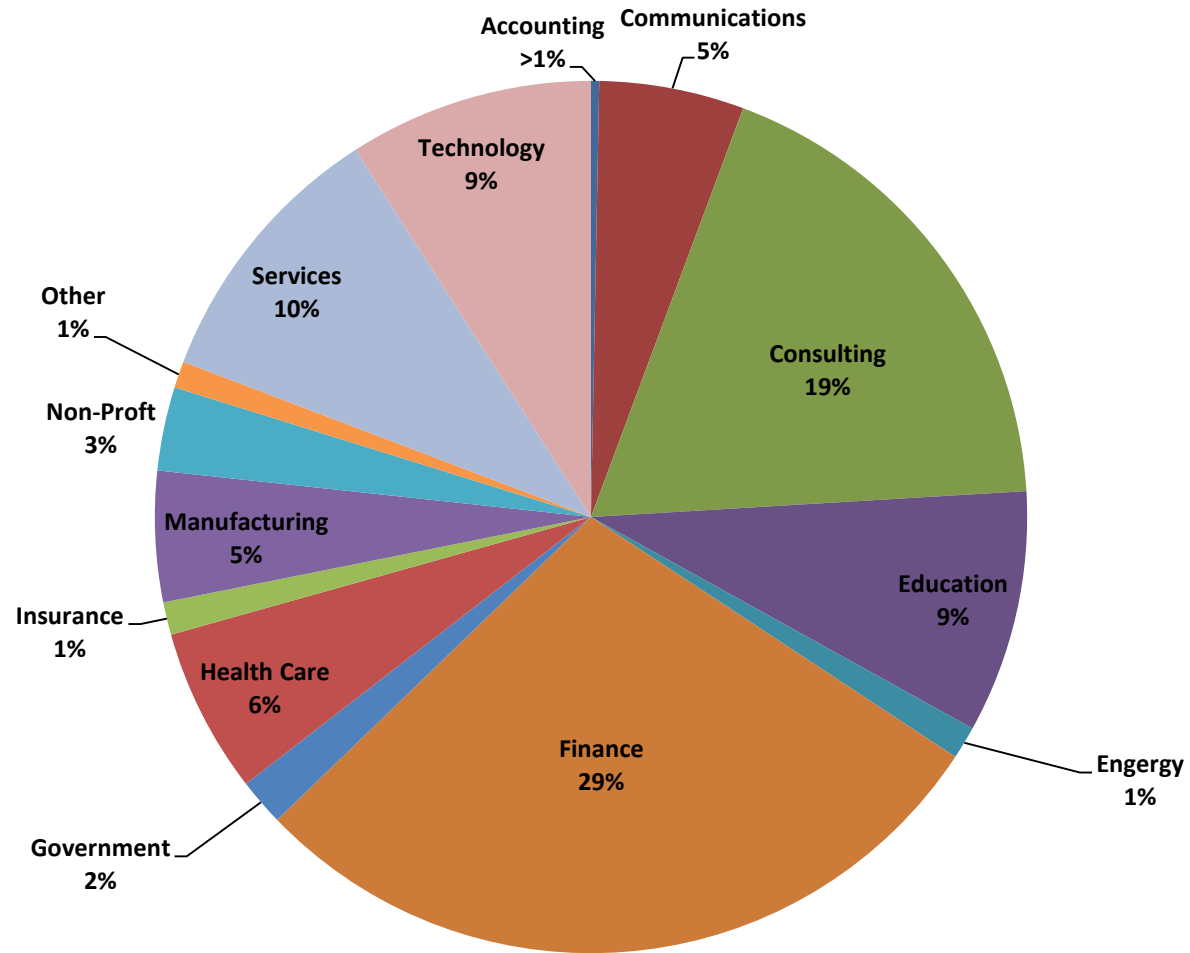

# CAREER PLANS SURVEY 2013

## Career Plans Survey Report – Class of 2013

Based on 2,021 respondents reporting their preliminary career plans.

*as of November 25, 2013*

**The class of 2013 consisted of 2,524 graduates. 2,035 of those graduates responded to our survey for an overall return rate of 81%.**