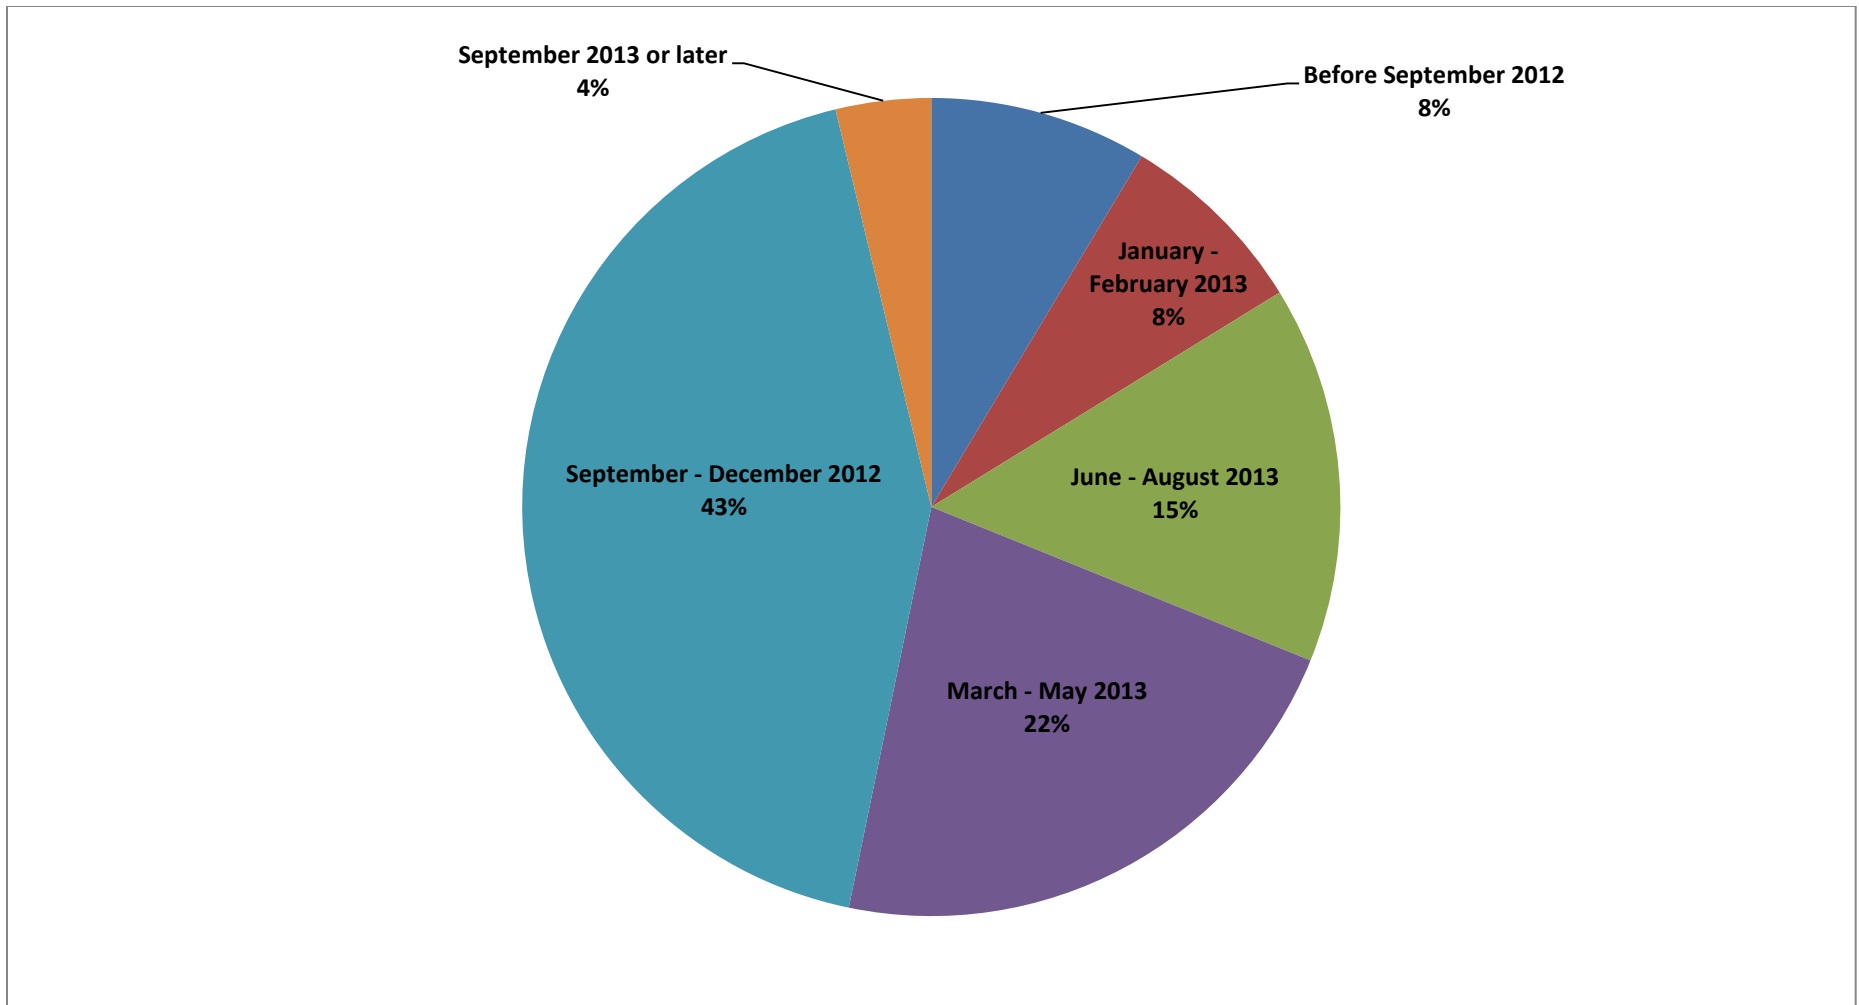

Career Plans Survey Report – When Did You Accept Your Job Offer? - Class of 2013

as of November 25, 2013

Based on 1,221 respondents reporting as being full time employed and reporting when they accepted their position