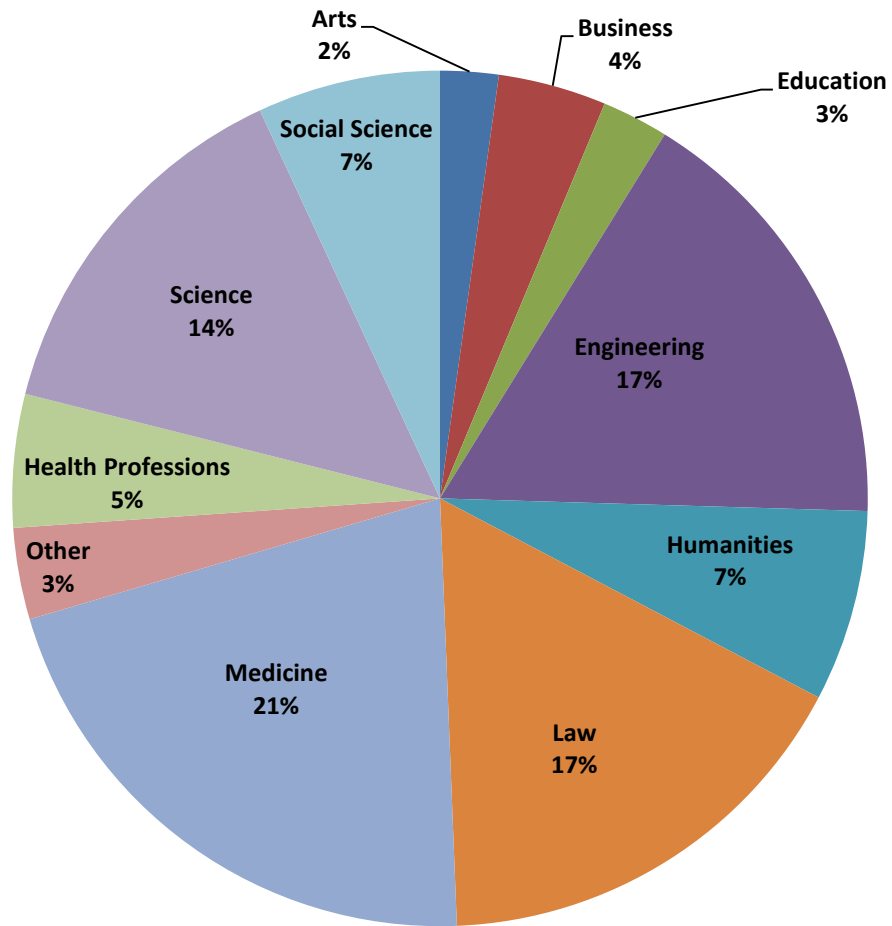

# CAREER PLANS SURVEY 2013

## Career Plans Survey Report – Class of 2013

Based on 2,021 respondents reporting their preliminary career plans.

*as of November 25, 2013*

**The class of 2013 consisted of 2,524 graduates. 2,035 of those graduates responded to our survey for an overall return rate of 81%.**

**Career Plans Survey Report – Full Time Employment by Industry - Class of 2013**

Based on 1,323 full time employed respondents reporting their industry

*as of November 25, 2013*

**Career Plans Survey Report – Graduate School Programs by Field - Class of 2013**