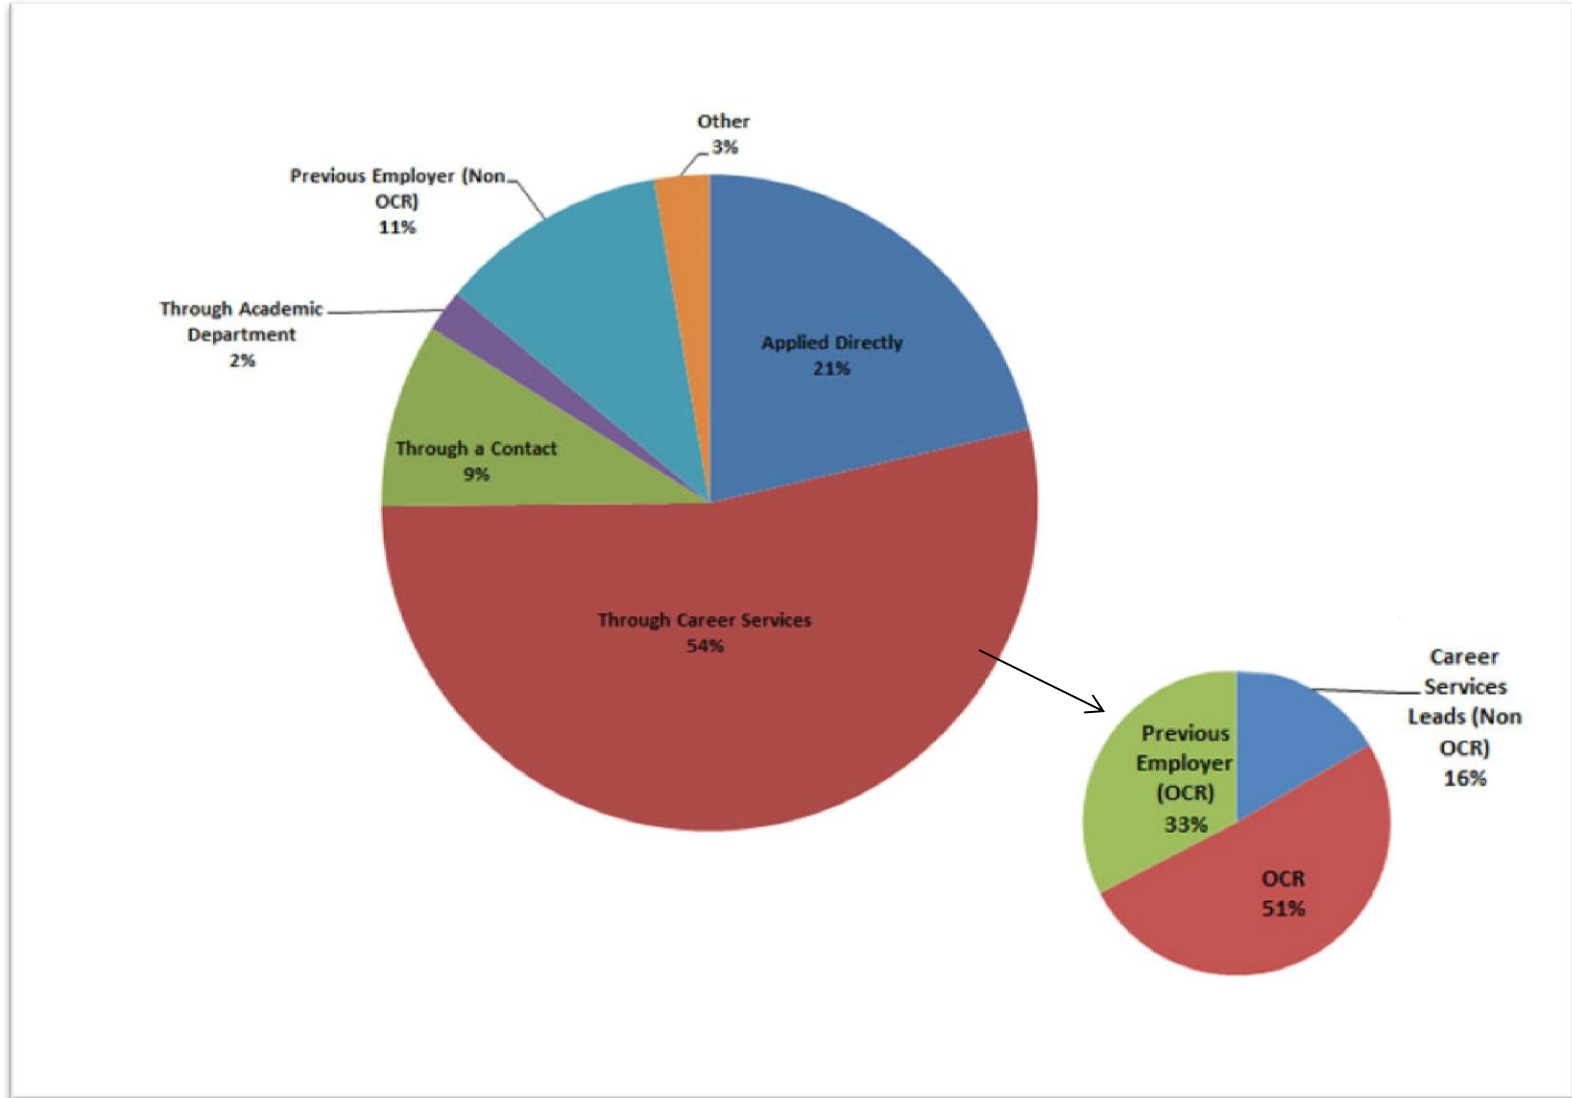

Based on 319 respondents reporting their graduate school field of study

*as of November 25, 2013*

**Career Plans Survey Report – When Did You Accept Your Job Offer? - Class of 2013**

*as of November 25, 2013*

Based on 1,221 respondents reporting as being full time employed and reporting when they accepted their position

**Career Plans Survey Report – How Did You Find Your Job? - Class of 2013**

*as of November 25, 2013*

Based on 1,244 respondents reporting as being full time employed and reporting when they accepted their position