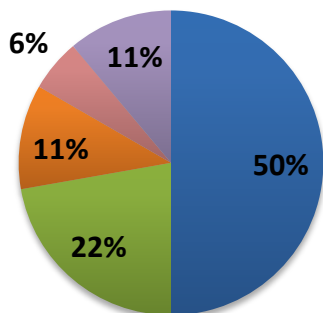

Employment Status - All Respondents

Employment Status – PhDs

315 individuals received their PhD in 2012. Career Services received 177 responses – a 56% response rate. 65 respondents accepted faculty positions. 58% of those positions are tenure-track.

Humanities and Social Sciences

Science, Math and Engineering

Employment Status – GSAS and PLE Master’s

423 individuals received their Master’s in 2012. Career Services received 180 responses – a 43% response rate.

Fels Institute of Government - MPA
44% response rate

MAPP, MES, MLA, and MMP
39% response rate

Organizational Dynamics - MS
61% response rate

Date of Job Offer

62% of all respondents who secured full-time employment, part-time employment or a postdoctoral research position/fellowship included the date of their job offer when they completed the survey.