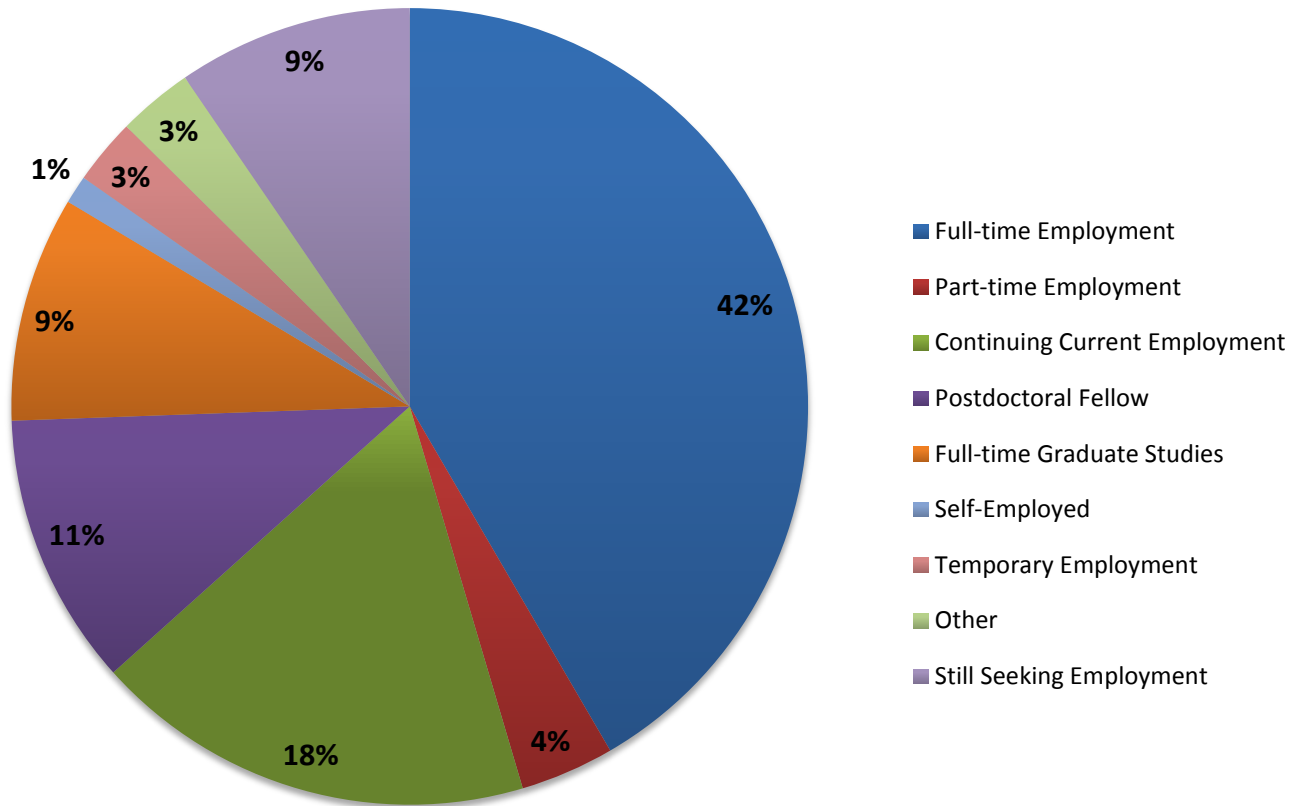

Fels Institute of Government - MPA
44% response rate

MAPP, MES, MLA, and MMP
39% response rate

Organizational Dynamics - MS
61% response rate

Date of Job Offer

62% of all respondents who secured full-time employment, part-time employment or a postdoctoral research position/fellowship included the date of their job offer when they completed the survey.