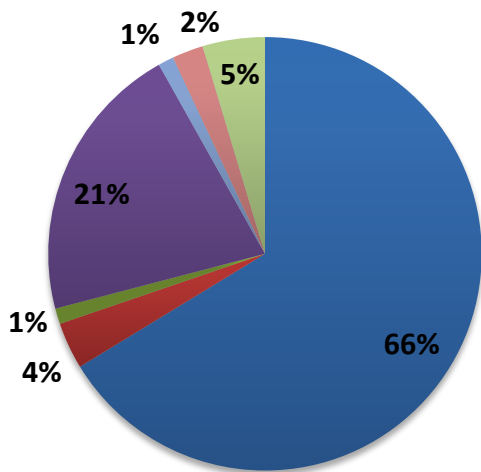

Humanities and Social Sciences