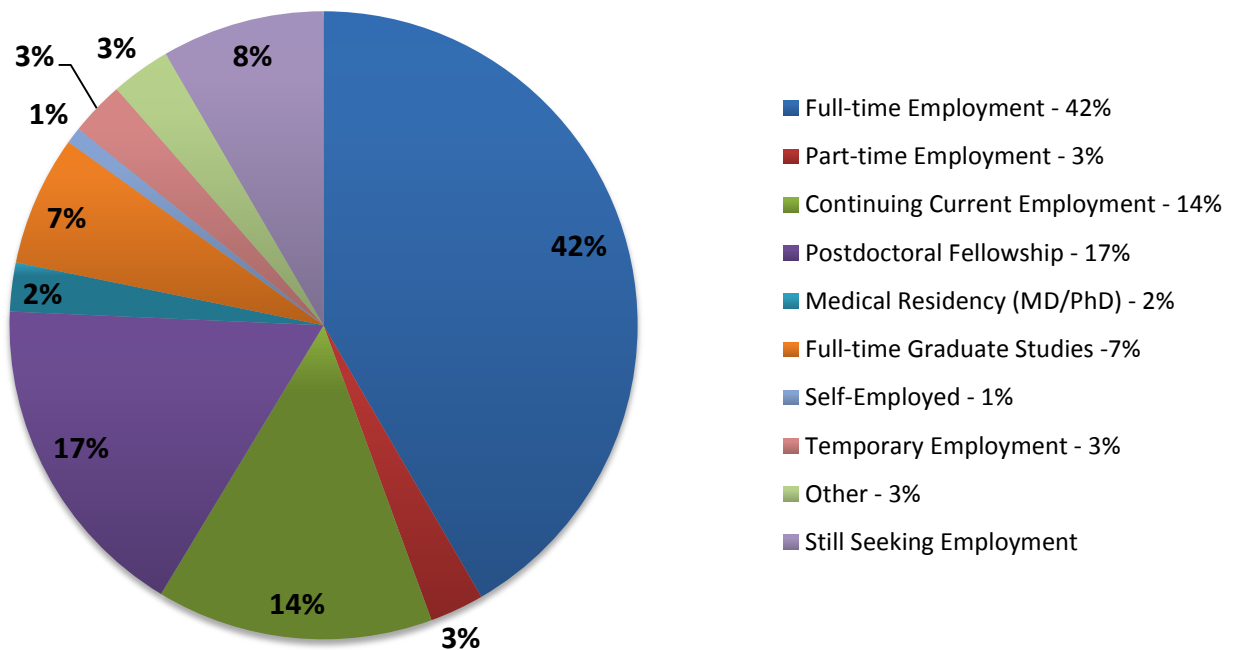

Career Plans of Master's and Doctoral Recipients from:

Annenberg School for Communication
School of Arts and Sciences, including Professional and Liberal Education (PLE)
Engineering and Applied Science Doctoral Programs
Perelman School of Medicine
Wharton Doctoral Programs

University of Pennsylvania **Graduation dates: December 2011, May 2012 and August 2012**

Career Services surveyed 738 Master's and doctoral recipients from the schools listed above between May 2012 and February 2013. For December 2011-August 2012 graduates 358 responses were received—a 49% response rate.

Employment Status - All Respondents