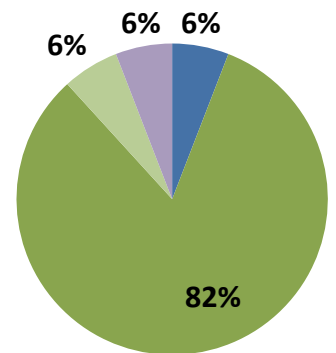

Employment Status - All Respondents

Employment Status – PhDs

315 individuals received their PhD in 2012. Career Services received 177 responses – a 56% response rate. 65 respondents accepted faculty positions. 58% of those positions are tenure-track.

Humanities and Social Sciences

Science, Math and Engineering

Employment Status – GSAS and PLE Master’s

423 individuals received their Master’s in 2012. Career Services received 180 responses – a 43% response rate.

Fels Institute of Government - MPA
44% response rate

MAPP, MES, MLA, and MMP
39% response rate

Organizational Dynamics - MS
61% response rate

Date of Job Offer

62% of all respondents who secured full-time employment, part-time employment or a postdoctoral research position/fellowship included the date of their job offer when they completed the survey.