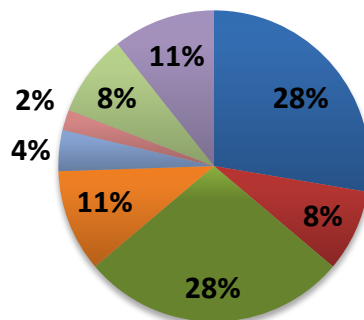

Employment Status - All Respondents

Employment Status – PhDs

315 individuals received their PhD in 2012. Career Services received 177 responses – a 56% response rate. 65 respondents accepted faculty positions. 58% of those positions are tenure-track.

Humanities and Social Sciences

Science, Math and Engineering

Employment Status – GSAS and PLE Master’s

423 individuals received their Master’s in 2012. Career Services received 180 responses – a 43% response rate.

Fels Institute of Government - MPA
44% response rate

MAPP, MES, MLA, and MMP
39% response rate

Organizational Dynamics - MS
61% response rate

Date of Job Offer

62% of all respondents who secured full-time employment, part-time employment or a postdoctoral research position/fellowship included the date of their job offer when they completed the survey.