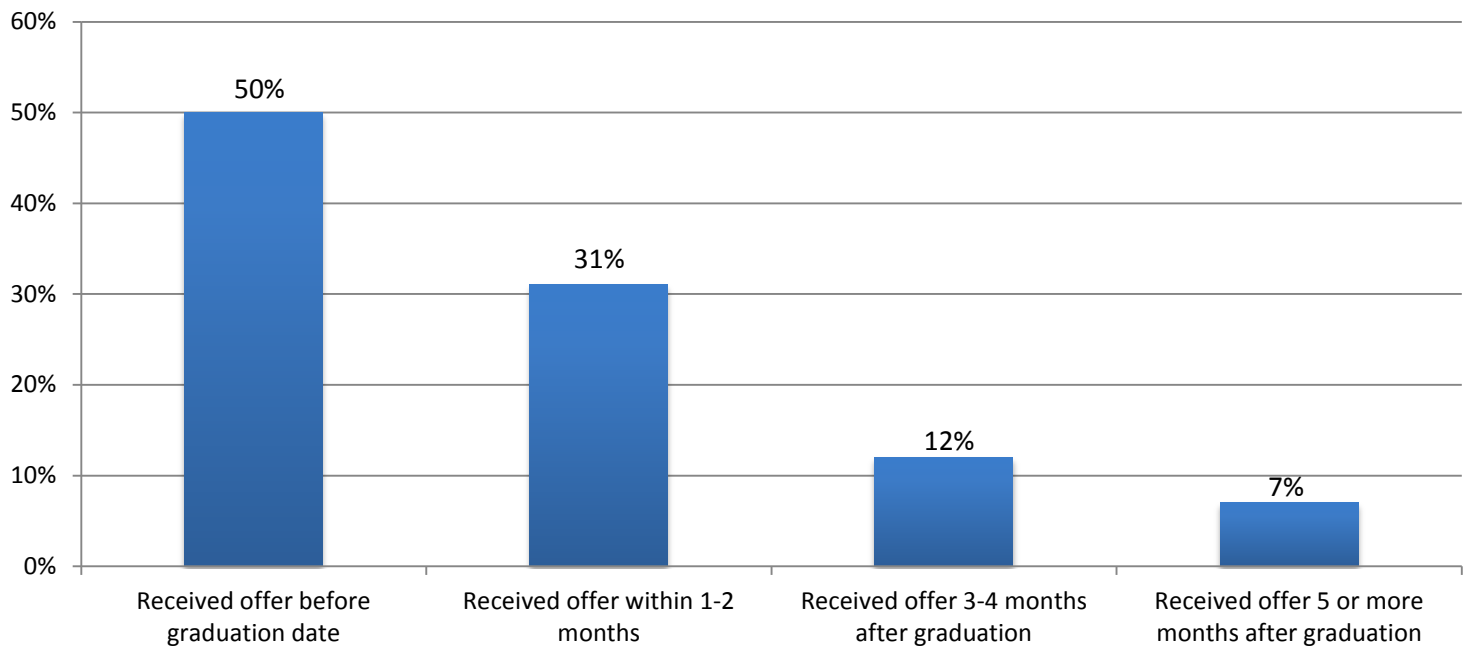

Fels Institute of Government - MPA
44% response rate

MAPP, MES, MLA, and MMP
39% response rate

Organizational Dynamics - MS
61% response rate

Date of Job Offer

62% of all respondents who secured full-time employment, part-time employment or a postdoctoral research position/fellowship included the date of their job offer when they completed the survey.

Positions Accepted – By school and academic program

Positions accepted by 2012 graduates are listed by program and include Employer, Department (when provided), Position Title and Location. The average salary by program is posted if 3 or more graduates indicated their annual salary in their responses.