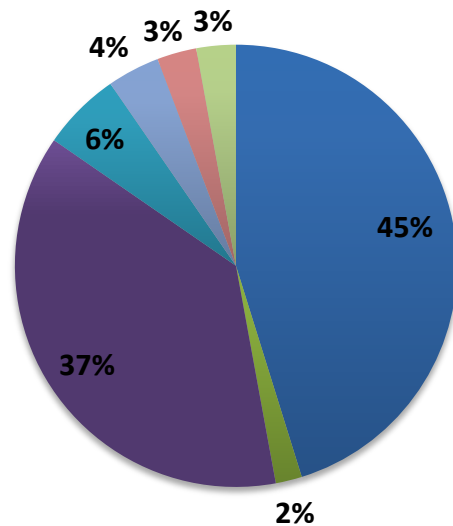

Science, Math and Engineering