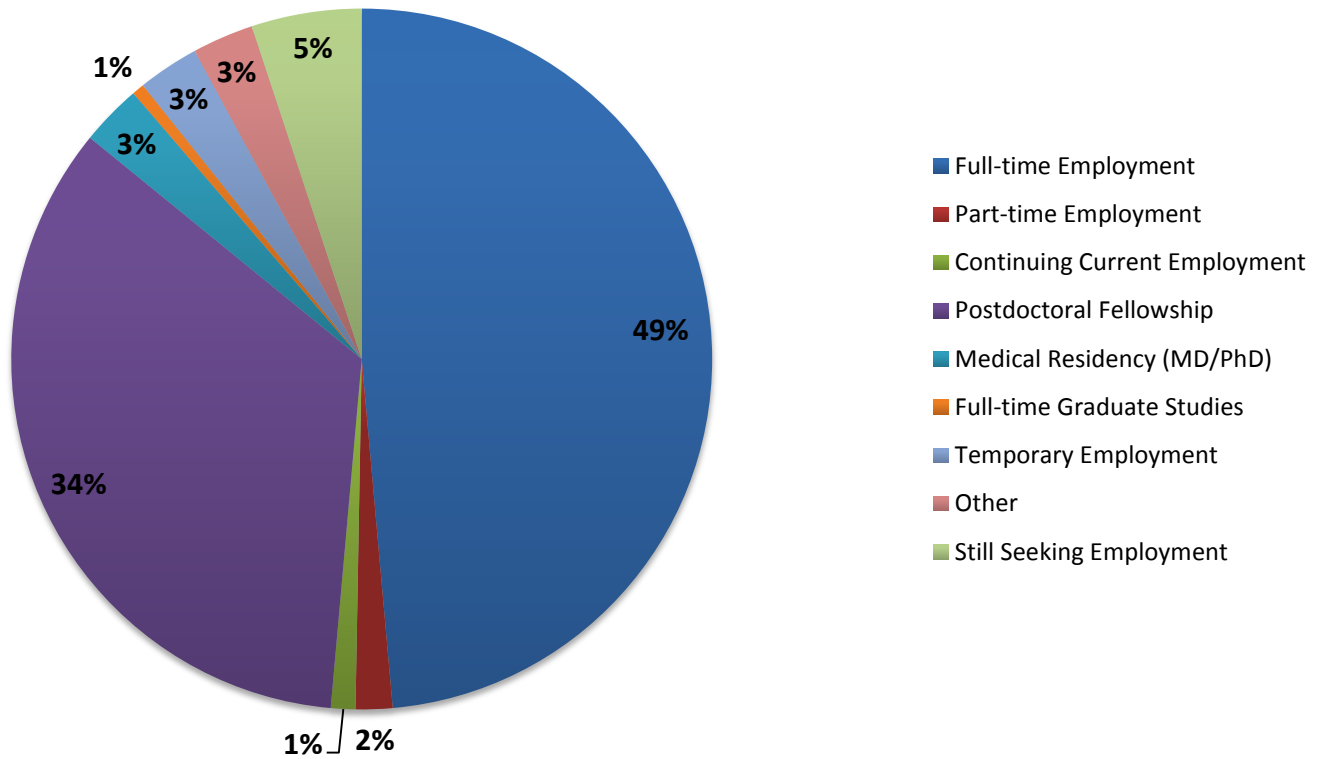

University of Pennsylvania **Graduation dates: December 2011, May 2012 and August 2012**

Career Services surveyed 738 Master's and doctoral recipients from the schools listed above between May 2012 and February 2013. For December 2011-August 2012 graduates 358 responses were received—a 49% response rate.

Employment Status - All Respondents

Employment Status – PhDs

315 individuals received their PhD in 2012. Career Services received 177 responses – a 56% response rate. 65 respondents accepted faculty positions. 58% of those positions are tenure-track.